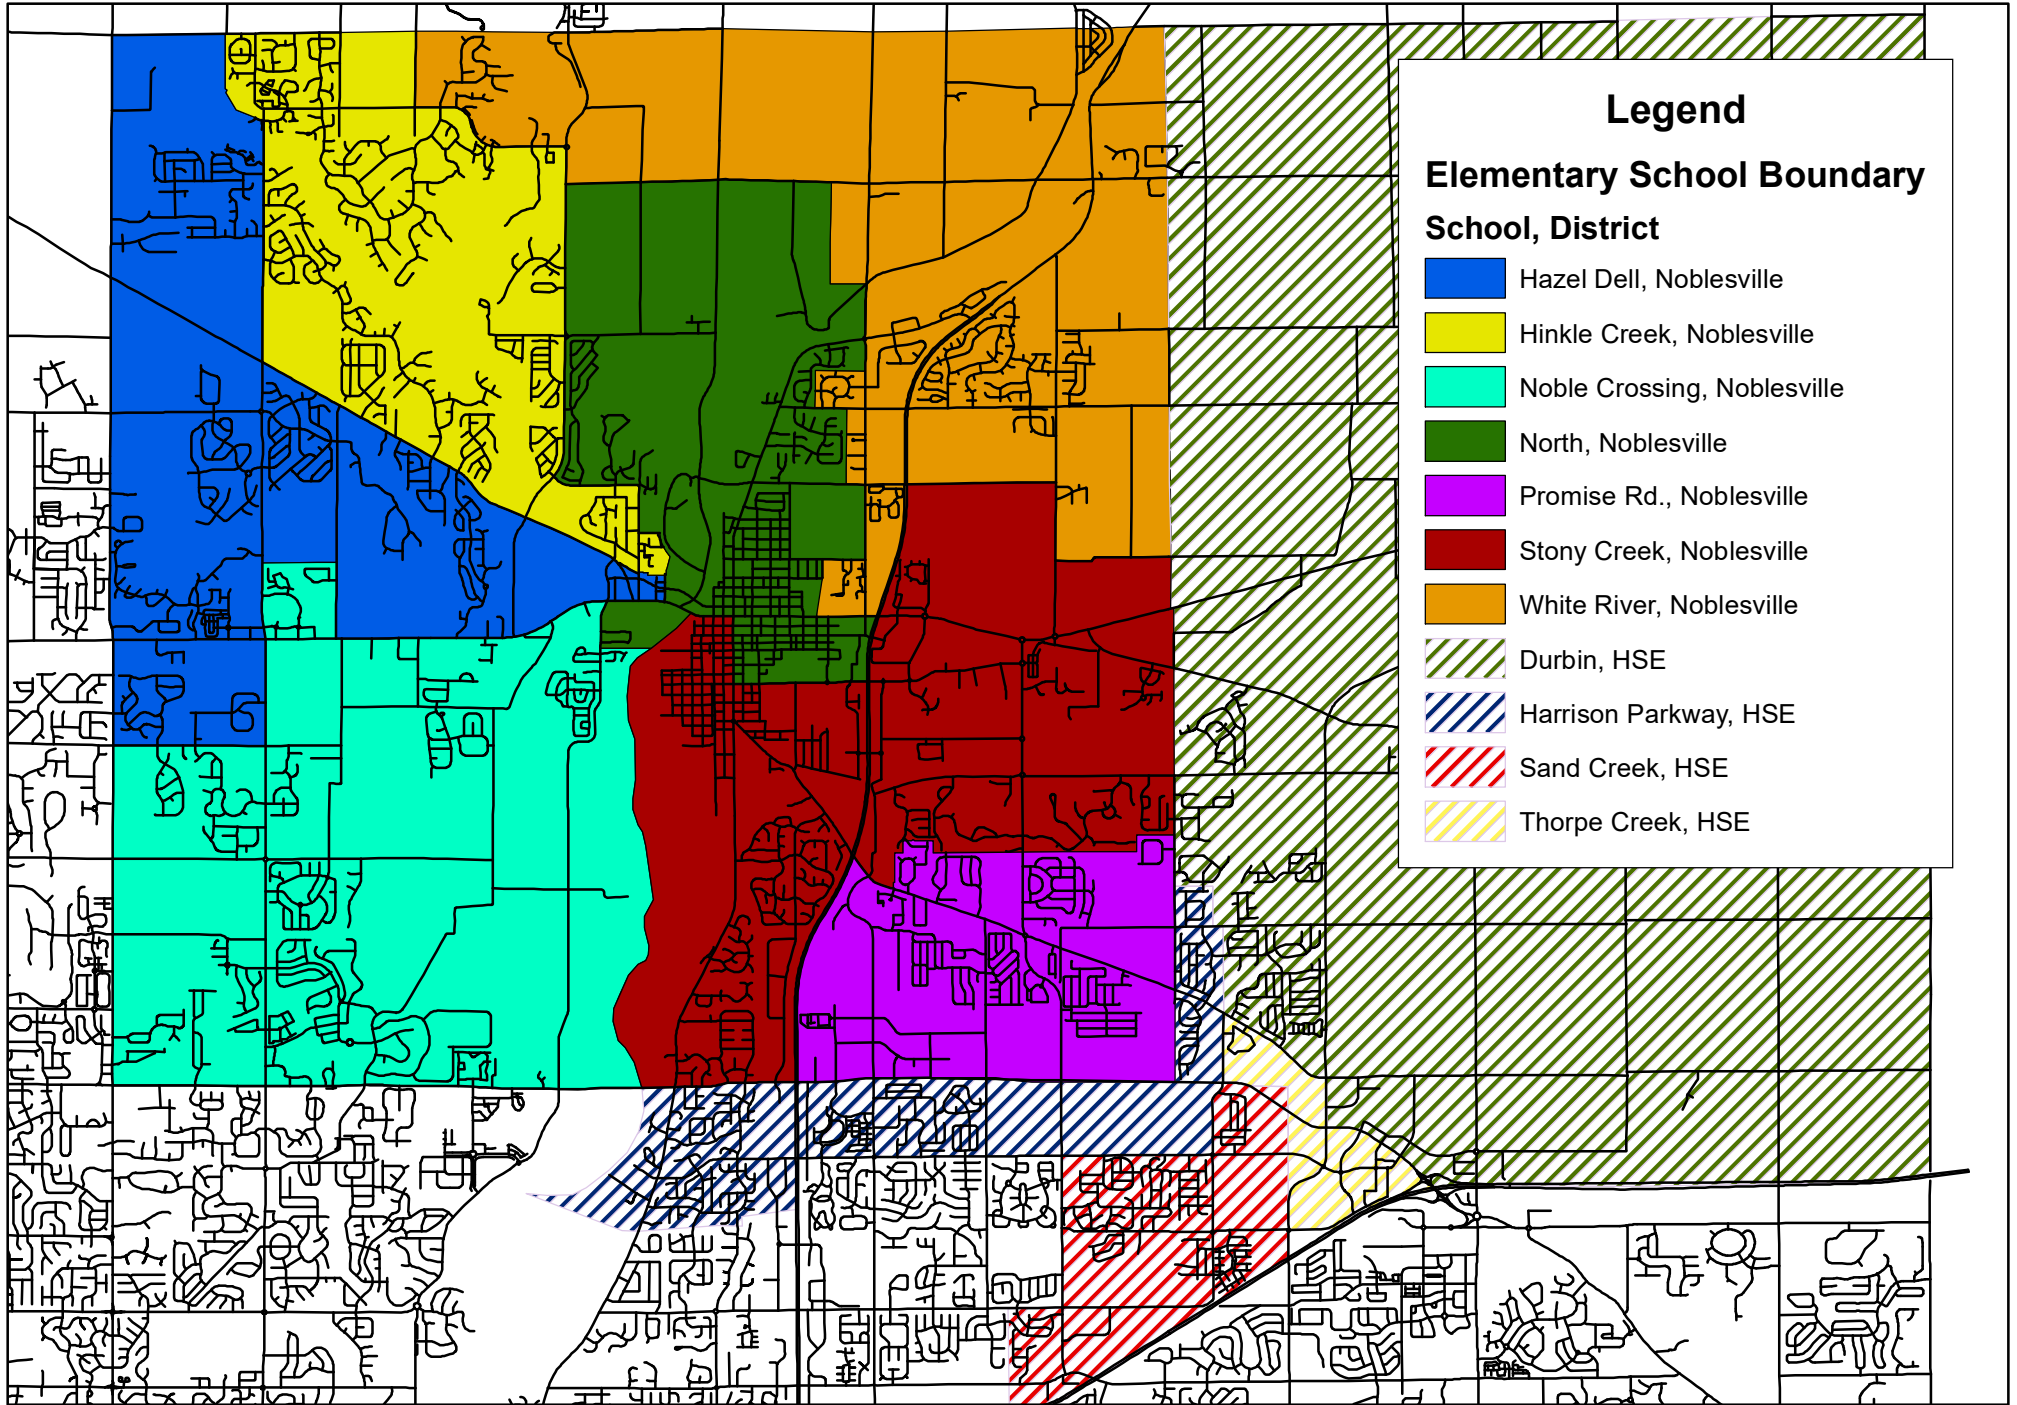

Noblesville Elementary School Boundary

Legend

Elementary School Boundary

School, District

- Hazel Dell, Noblesville
- Hinkle Creek, Noblesville
- Noble Crossing, Noblesville
- North, Noblesville
- Promise Rd., Noblesville
- Stony Creek, Noblesville
- White River, Noblesville
- Durbin, HSE
- Harrison Parkway, HSE
- Sand Creek, HSE
- Thorpe Creek, HSE