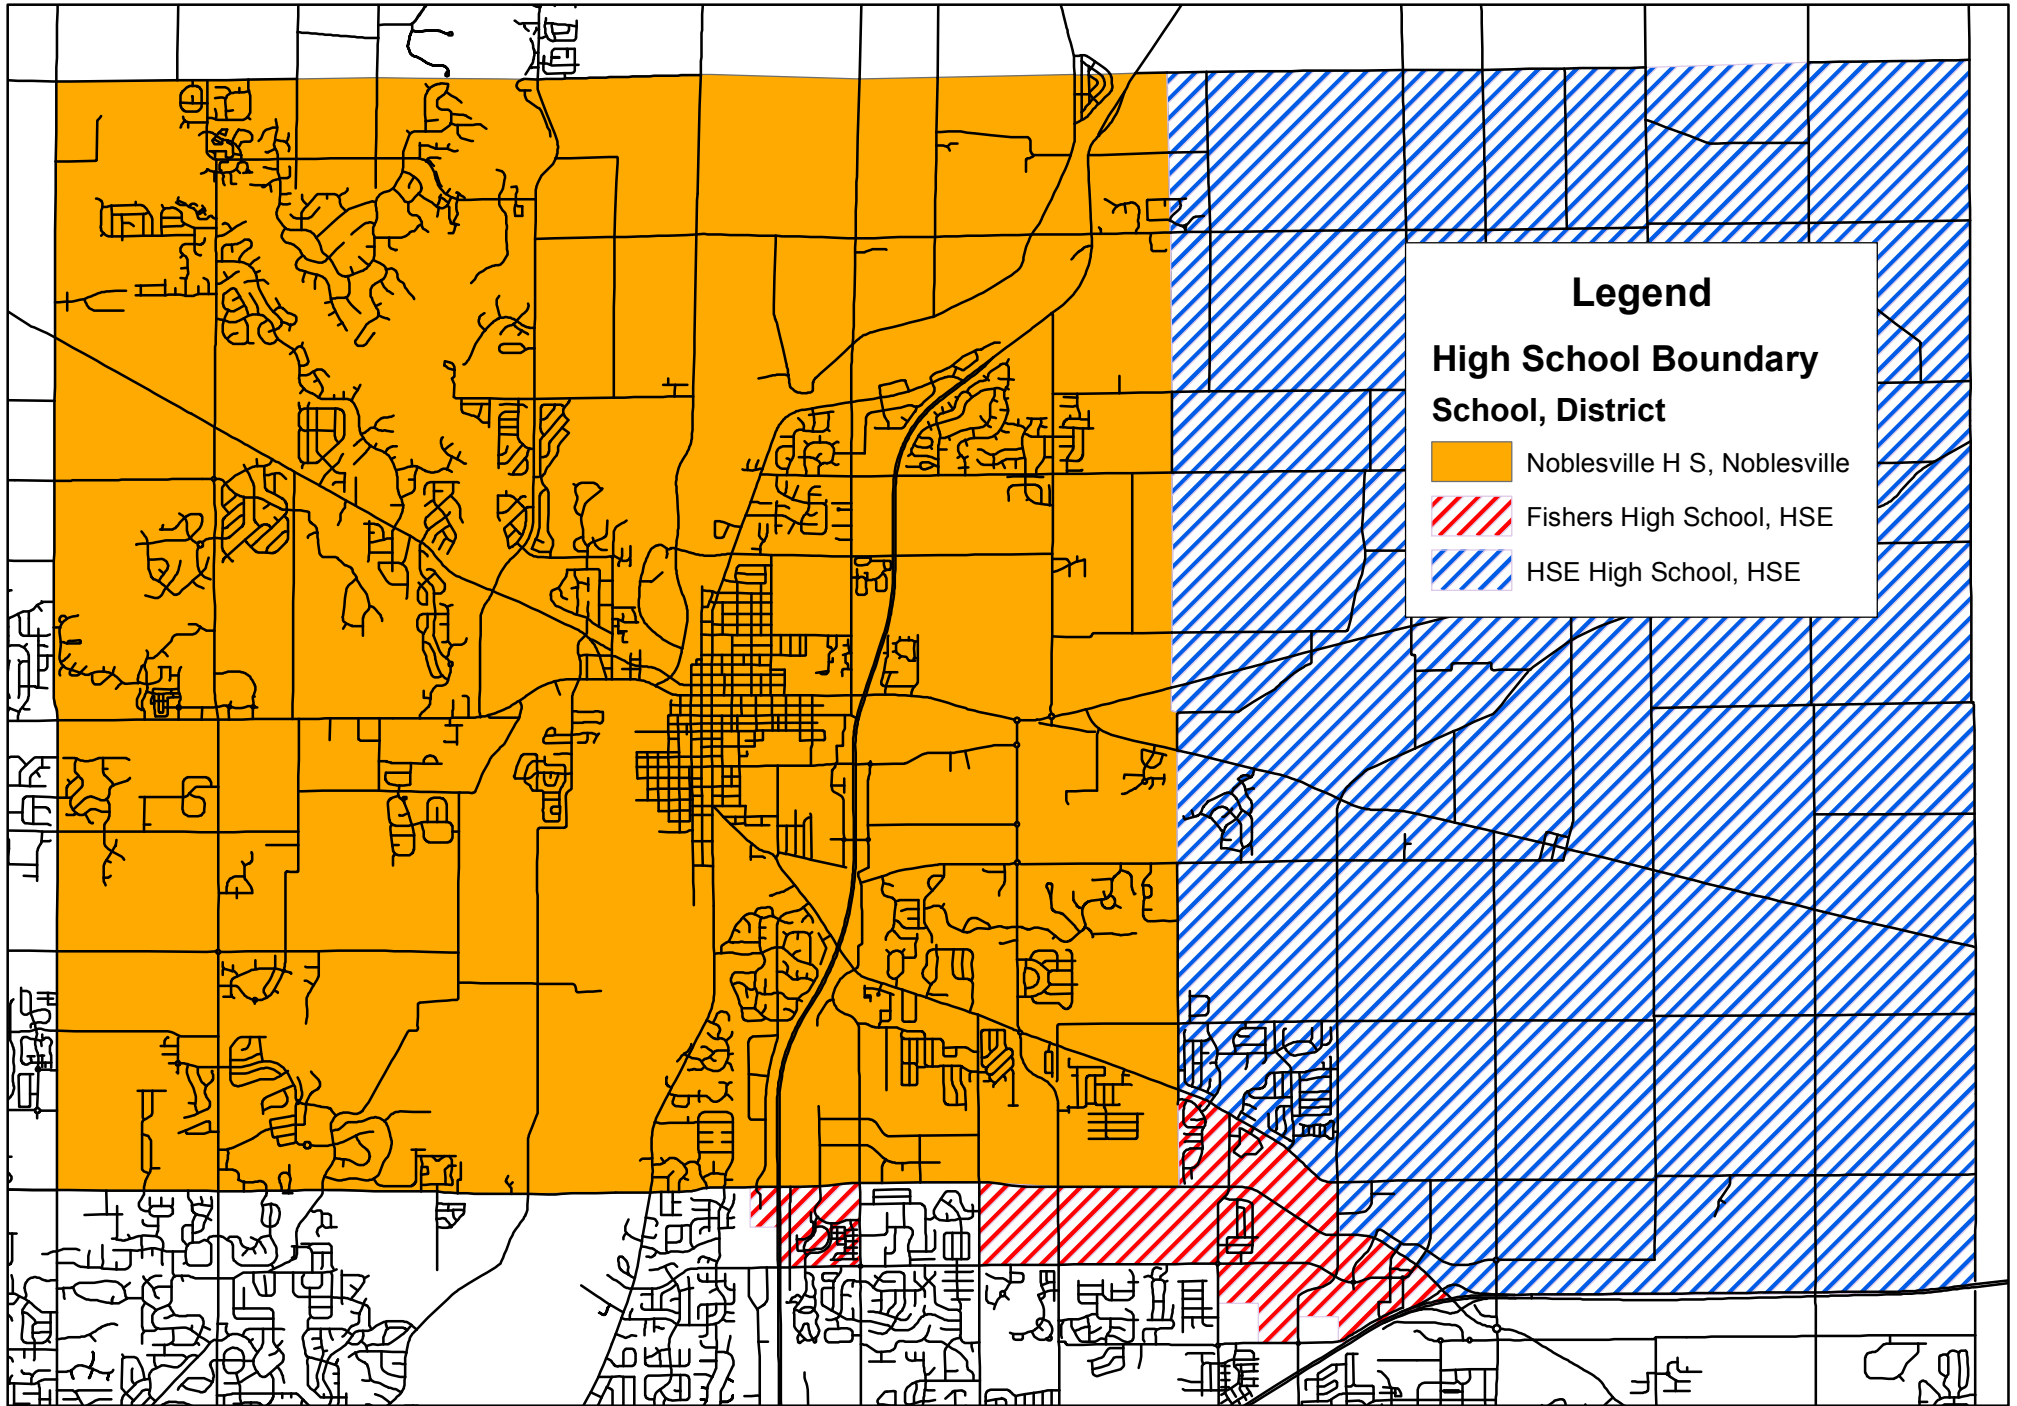

Noblesville High School Boundaries

Legend

High School Boundary

School, District

- Noblesville H S, Noblesville
- Fishers High School, HSE
- HSE High School, HSE