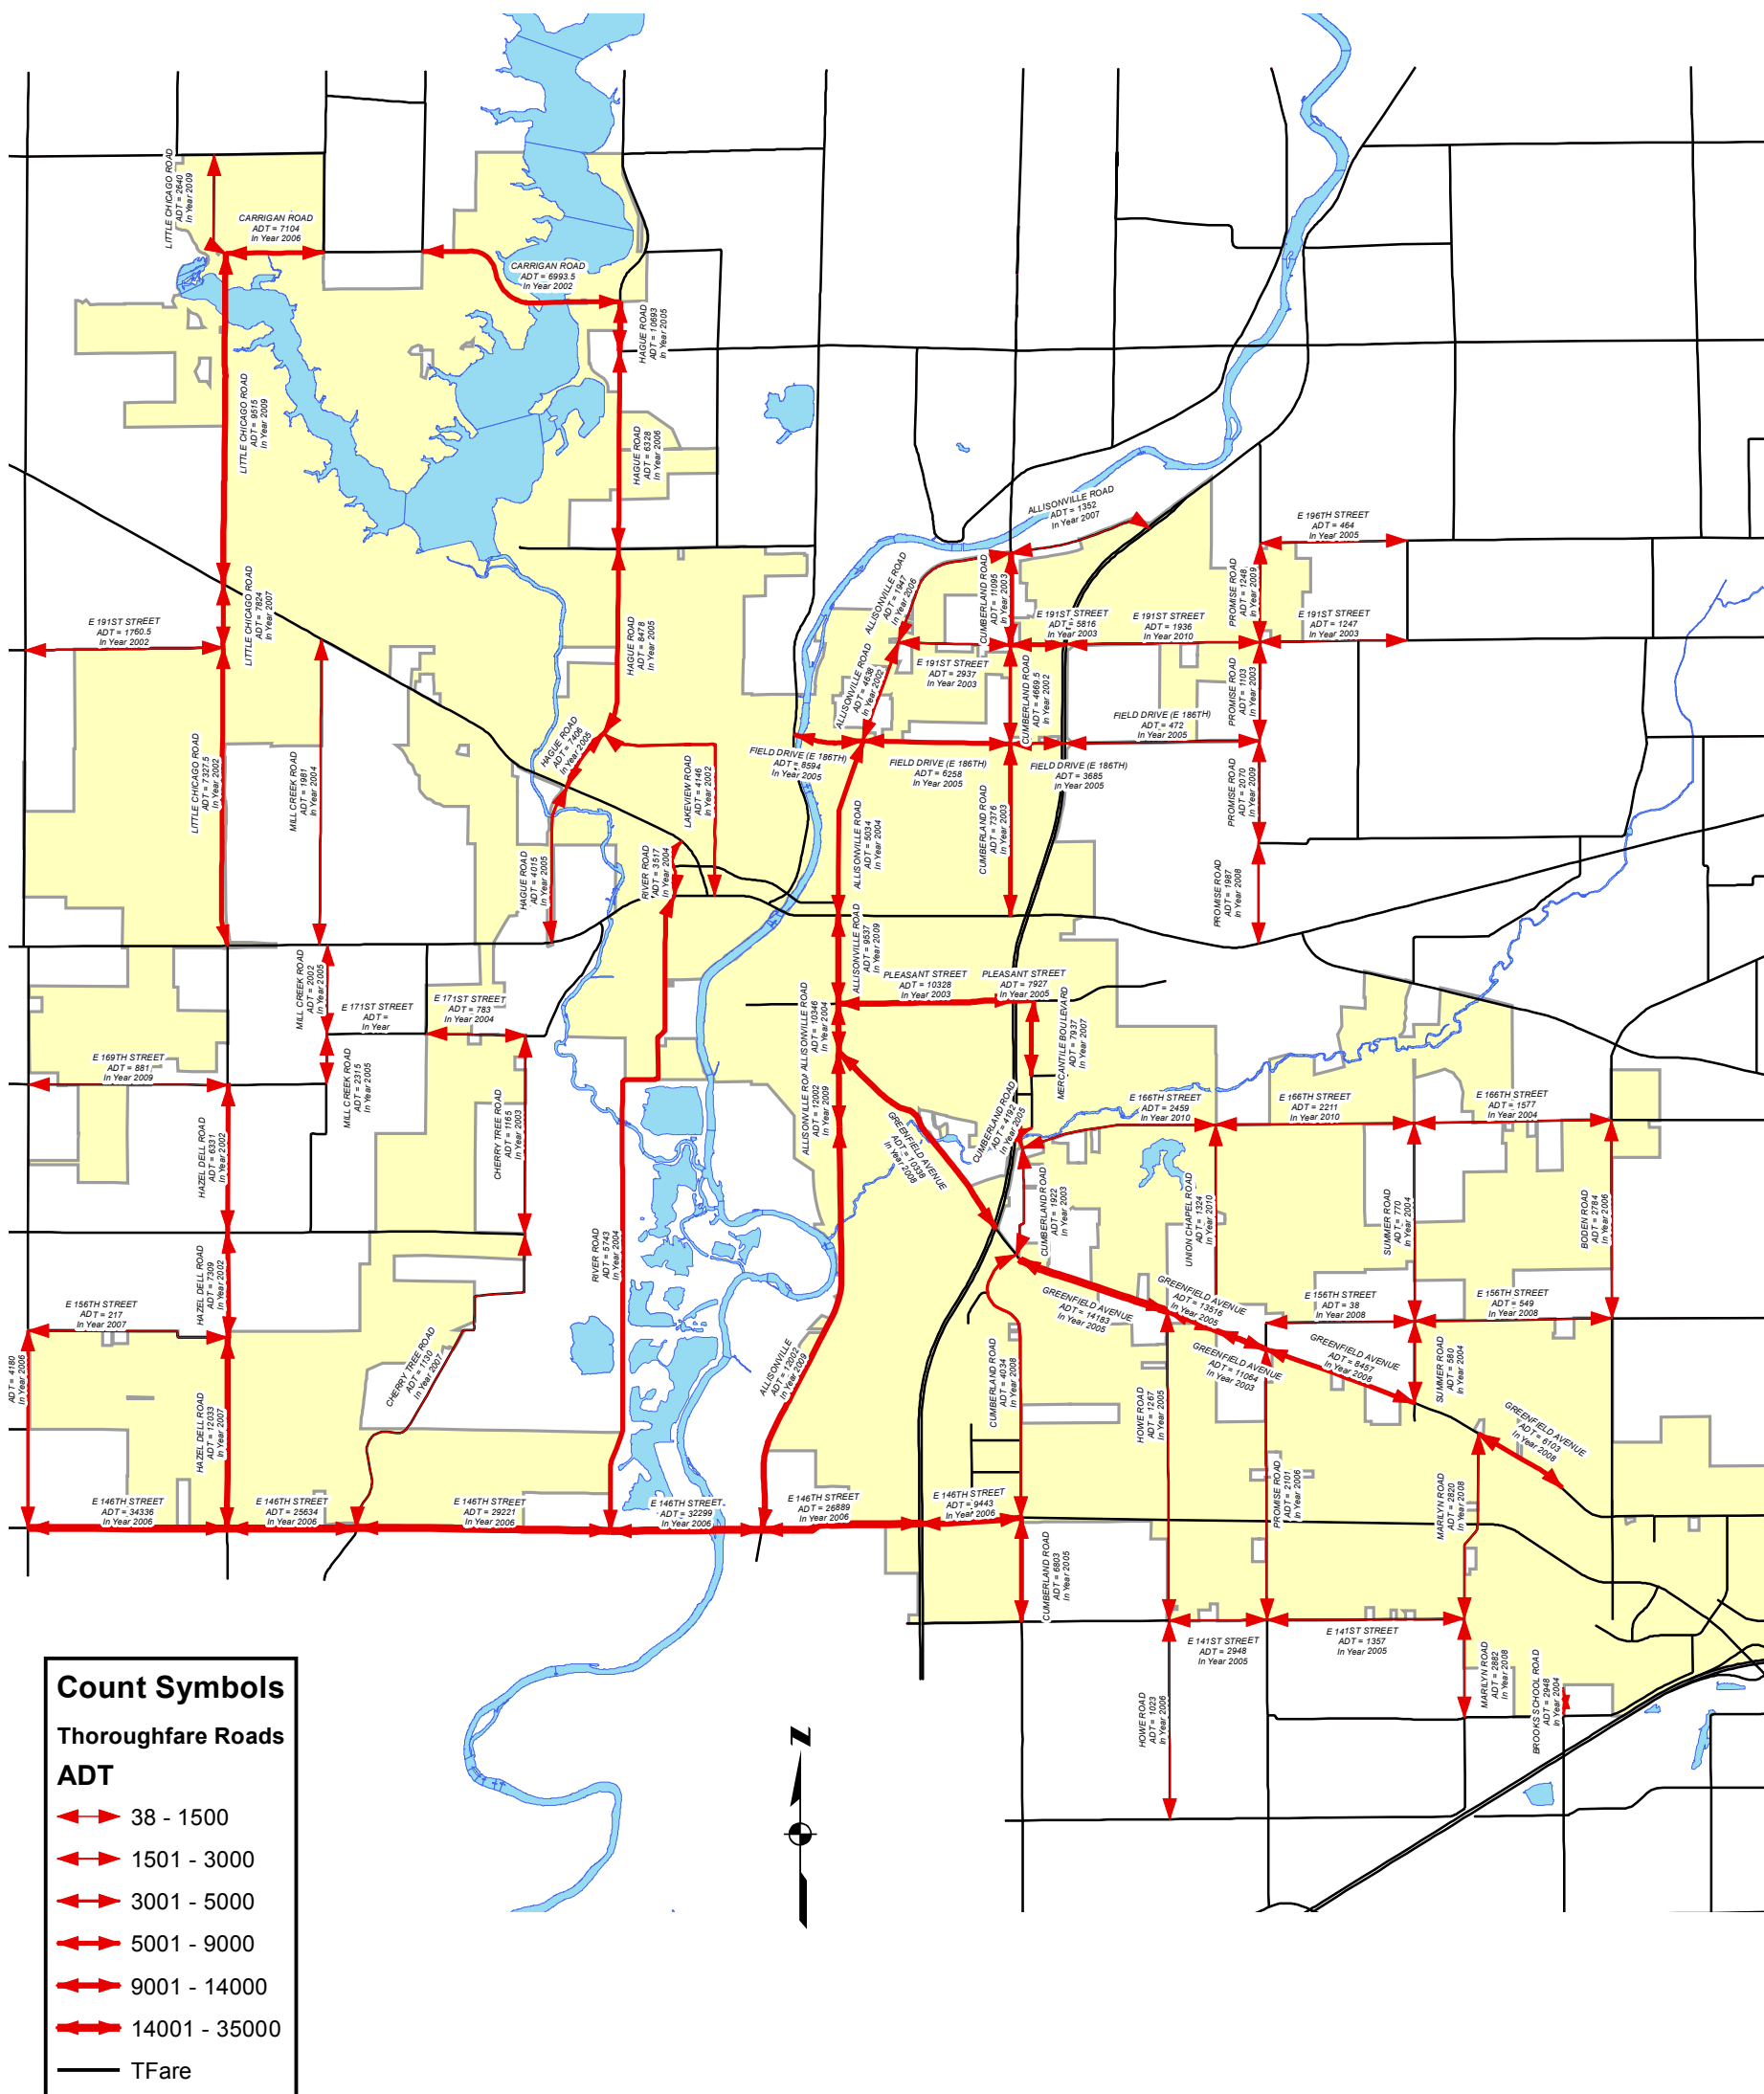

# CITY OF NOBLESVILLE THOROUGHFARE ROADS Average Daily Traffic

SEE "TRAFFIC COUNT ADT" ON ENGINEERING WEBSITE  
FOR COMPLETE LIST OF AVAILABLE COUNT DATA.

**OTHER TRAFFIC DATA SOURCES:**

Hamilton County Traffic Count Data

[http://gis.hamiltoncounty.in.gov/FlexViewer\\_highway/Index.html](http://gis.hamiltoncounty.in.gov/FlexViewer_highway/Index.html)

2006 INDOT State Highway Traffic Data

<http://dotmaps.indot.in.gov/apps/trafficcunts/>